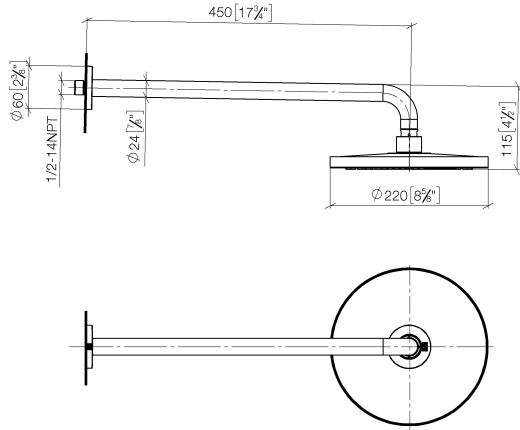

Rain shower with wall fixing FlowReduce 220 mm - Chrome

TARA

28 648 970

Fits: TARA, LISSÉ, VAIA, META

- 450mm projection
- rain shower Ø 220 mm
- PURE RAIN, max. flow rate 7 l/min (at 3 bar)
- Function from: 6 l/min
- rosette Ø 60 mm
- 1/2" connection
- with anti-scale system
- quick clearing
- WRAS
- This product can help a building meet the requirements of Green Building Rating Systems, e.g. LEED®, BREEAM®, DGNB

	Chrome	28 648 970-00
	Brushed Platinum	28 648 970-06
	Platinum	28 648 970-08
	Dark Chrome	28 648 970-19
	Light Gold	28 648 970-26
	Brushed Light Gold	28 648 970-27
	Brushed Durabronze (23kt Gold)	28 648 970-28
	Matte Black	28 648 970-33
	Brushed Bronze	28 648 970-42
	Brushed Champagne (22kt Gold)	28 648 970-46
	Champagne (22kt Gold)	28 648 970-47
	Brushed Chrome	28 648 970-93
	Brushed Dark Platinum	28 648 970-99

28 648 970

mm [inches]

Flow rate chart

Certificates

LGA\_38655.

28 648 970

Parts for other finishes can be found here: [Brushed Platinum](#)

### Spare parts list

No.	Item Number	Name	Quantity used	Delivery time
1	04 30 31 032 00 90	fixing set	1	2
2	09 17 20 120 90	holder	1	2
3	09 14 10 150 90	seal	2	2
4	09 27 97 015-00	rosette	1	10
5	90 11 03 070 00-00	pipe	1	10
6	09 23 01 075 90	insert	1	2
7	90 12 05 092 20-00	shower	1	10
8	90 30 09 069 00 90	key	1	2