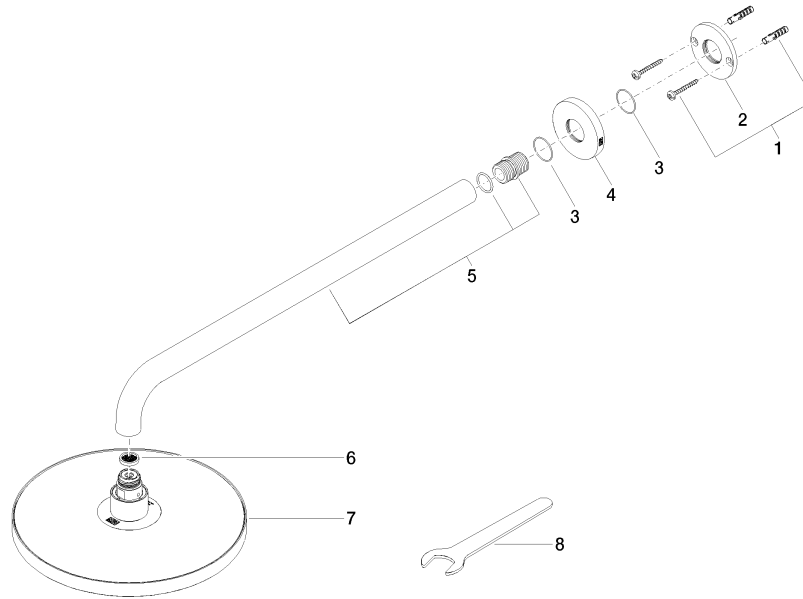

Rain shower with wall fixing FlowReduce 220 mm - Chrome

TARA

28 648 970

Fits: TARA, LISSÉ, VAIA, META

- 450mm projection
- rain shower Ø 220 mm
- PURE RAIN, max. flow rate 7 l/min (at 3 bar)
- Function from: 6 l/min
- rosette Ø 60 mm
- 1/2" connection
- with anti-scale system
- quick clearing
- WRAS
- This product can help a building meet the requirements of Green Building Rating Systems, e.g. LEED®, BREEAM®, DGNB

	Chrome	28 648 970-00
	Brushed Platinum	28 648 970-06
	Platinum	28 648 970-08
	Dark Chrome	28 648 970-19
	Light Gold	28 648 970-26
	Brushed Light Gold	28 648 970-27
	Brushed Durabronze (23kt Gold)	28 648 970-28
	Matte Black	28 648 970-33
	Brushed Bronze	28 648 970-42
	Brushed Champagne (22kt Gold)	28 648 970-46
	Champagne (22kt Gold)	28 648 970-47
	Brushed Chrome	28 648 970-93
	Brushed Dark Platinum	28 648 970-99

28 648 970

mm [inches]

Flow rate chart

Certificates

LGA\_38655.

28 648 970

Parts for other finishes can be found here: [Brushed Platinum](#)

### Spare parts list

No.	Item Number	Name	Quantity used	Delivery time
1	04 30 31 032 00 90	fixing set	1	2
2	09 17 20 120 90	holder	1	2
3	09 14 10 150 90	seal	2	2
4	09 27 97 015-00	rosette	1	10
5	90 11 03 070 00-00	pipe	1	10
6	09 23 01 075 90	insert	1	2
7	90 12 05 092 20-00	shower	1	10
8	90 30 09 069 00 90	key	1	2